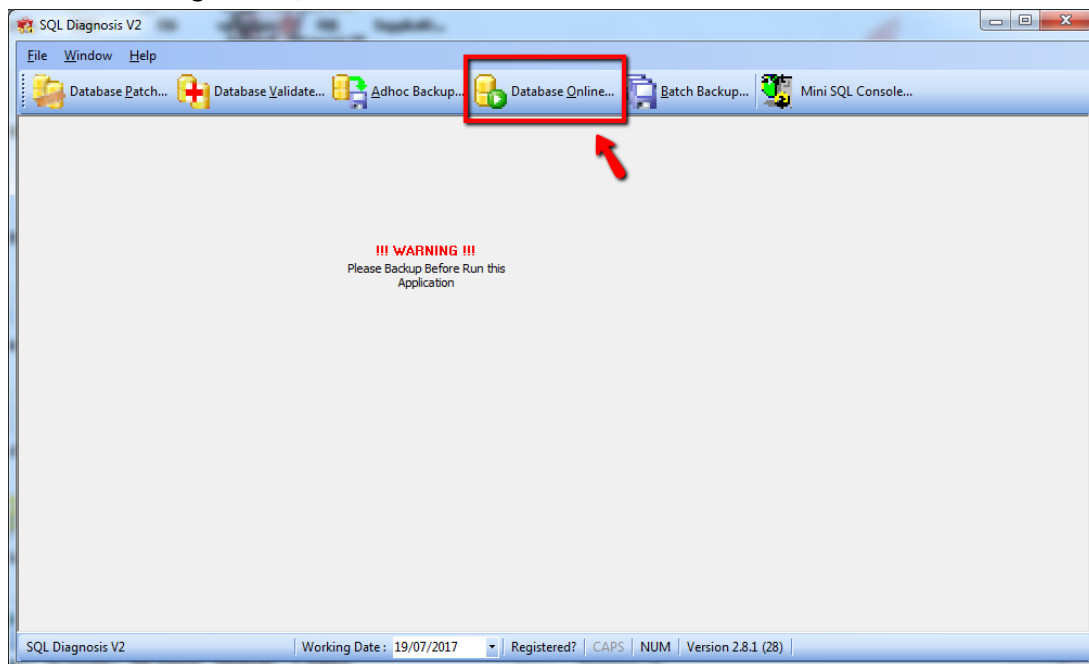

Database Shutdown Error version 5

Why caused it?

1. Database no shutdown properly
2. Power supply cut off \ blackout

How to solve?

1. Download SQL DiagnosisV2 (<http://www.estream.com.my/downloadfile/Fairy/SQLDiagnosisV2-setup.exe>)
2. Launch SQL DiagnosisV2,