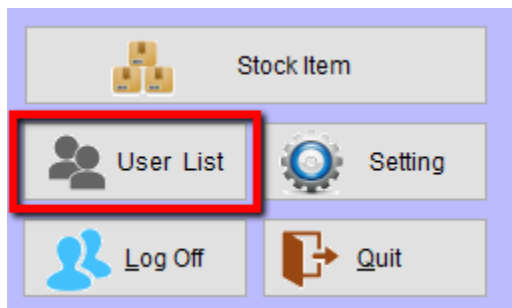

How to create new user?

Step 1 : Click the login button

Step 2 : go to User List

Step 3 : press and New Button to create new user.

How to set user login password? And access right setting?

Step 3 : to reset admin password , highlight on the users name and click on EDIT button