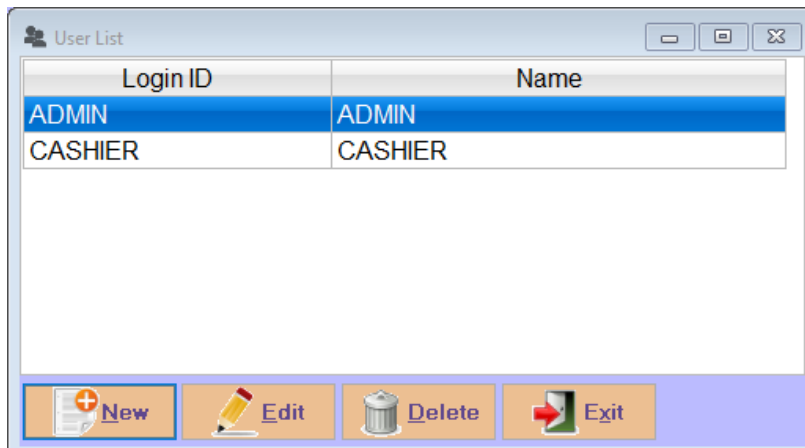

How to create new user?

Step 1 : Click the login button

Step 2 : go to User List

Step 3 : press and New Button to create new user.

How to set user login password? And access right setting?

Step 3 : to reset admin password , highlight on the users name and click on EDIT button