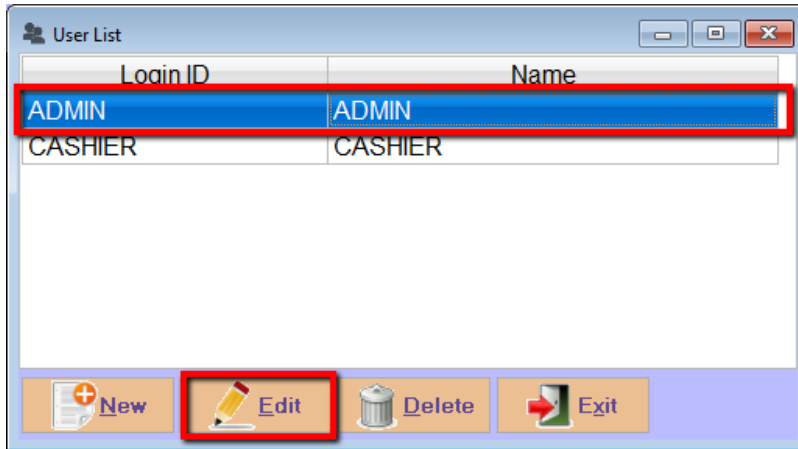

How to create new user?

Step 1 : Click the login button

Step 2 : go to User List

Step 3 : press and New Button to create new user.

How to set user login password? And access right setting?

Step 3 : to reset admin password , highlight on the users name and click on EDIT button